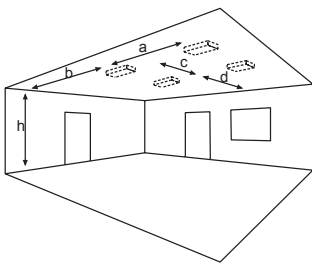

Leuchtenabstandstabellen (E = 1,25 lx) Tables of luminaire distances (E = 1,25 lx)

Lampenlichtstrom / Luminous flux: 280lm

h	7,00	8,00	9,00	10,00	11,00	12,00	13,00	14,00	15,00	16,00	17,00	18,00	19,00	20,00	21,00	22,00
a	9,70	10,20	10,60	11,00	11,30	11,50	11,70	11,70	11,80	11,80	11,80	11,70	11,60	11,40	11,20	10,90
b	3,90	4,00	4,10	4,10	4,20	4,20	4,10	4,00	3,90	3,80	3,60	3,30	3,00	2,60	2,00	0,60
c	9,70	10,20	10,60	11,00	11,30	11,50	11,70	11,70	11,80	11,80	11,80	11,70	11,60	11,40	11,20	10,90
d	3,90	4,00	4,10	4,10	4,20	4,20	4,10	4,00	3,90	3,80	3,60	3,30	3,00	2,60	2,00	0,60